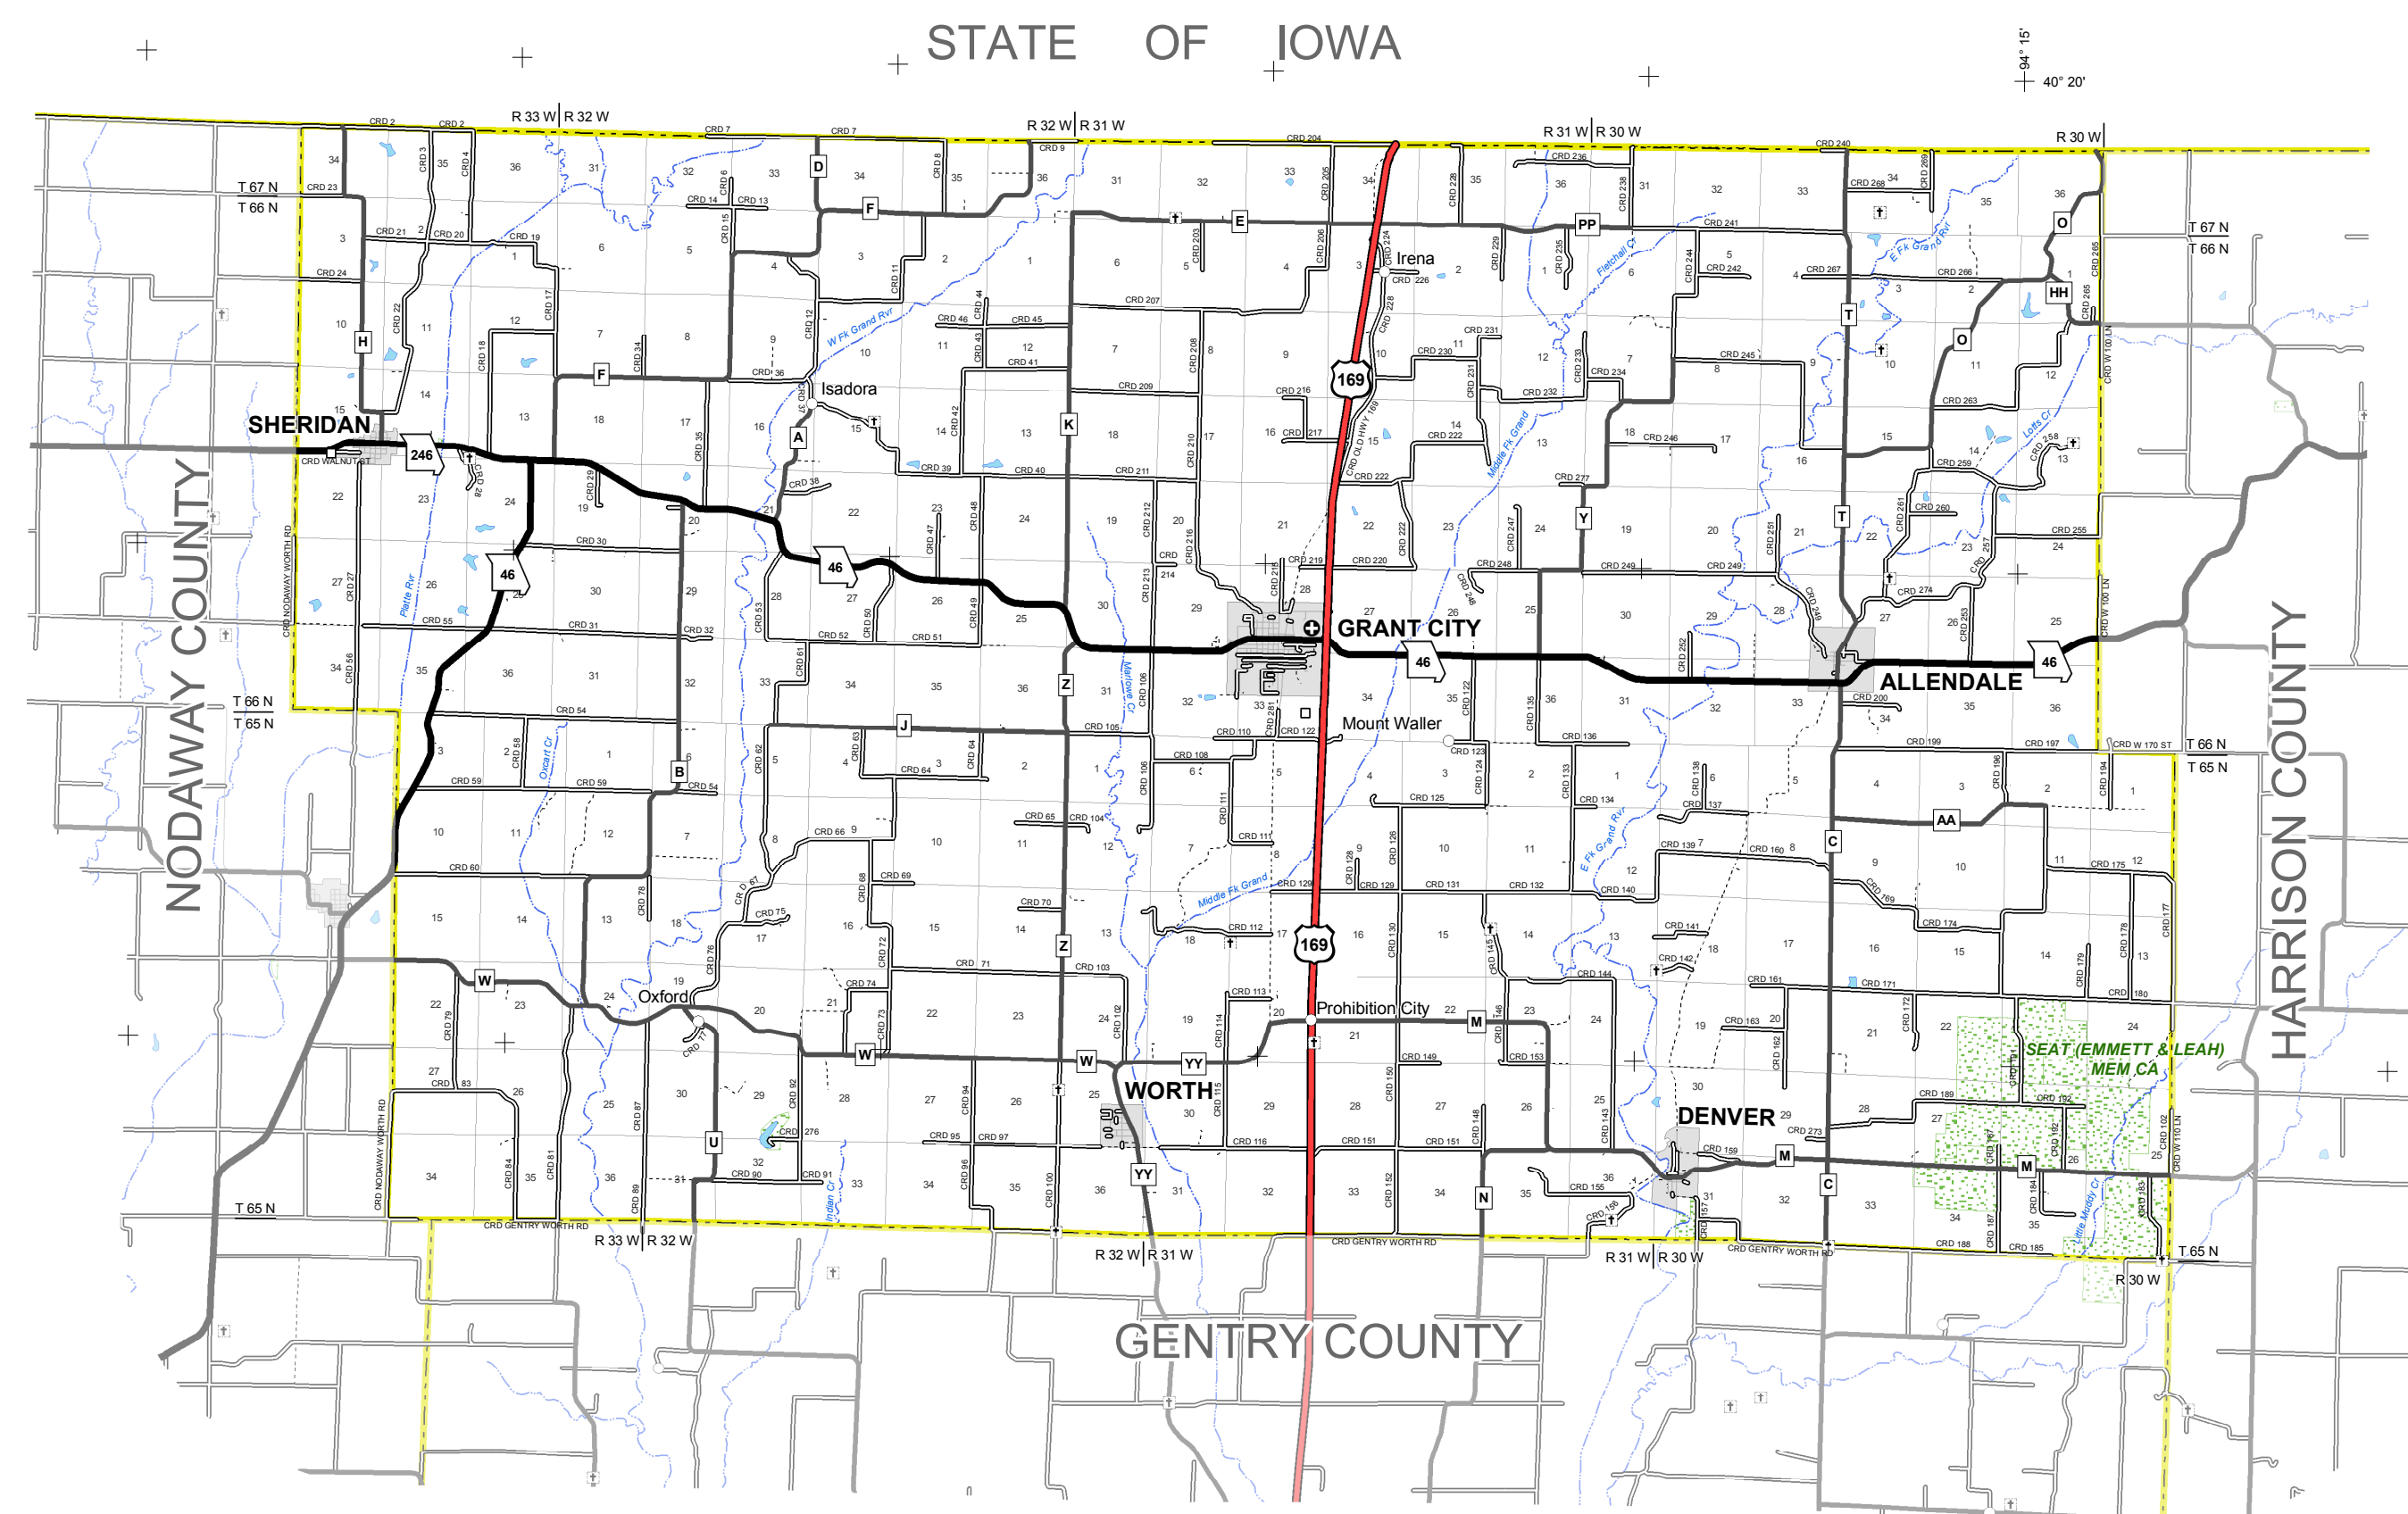

Legend					
	INTERSTATE		PRIVATE OR OTHER ROAD		AIRPORT
	INTERSTATE LOOP		KATY TRAIL		HOSPITALS
	US HIGHWAY		RAILROAD		CEMETERY
	US HIGHWAY (DIVIDED)		RIVER OR STREAM		OTHER CITIES AND TOWNS
	STATE NUMBERED HIGHWAY		SECTION LINE		MODOT SHED
	STATE LETTERED HIGHWAY		COUNTY BOUNDARY		STATE CAPITOL
	COUNTY ROAD		CITY LIMIT		COUNTY SEAT
	US LOOP, SPUR OR ALT. RT		LAKE OR POND		
	CITY STREET		FOREST OR PARK		

**GENERAL HIGHWAY MAP
WORTH COUNTY**

*Prepared by MoDOT
Office of Transportation Planning*

County No. 113	Scale 0 1 2 3 4 Miles
District No. 1	